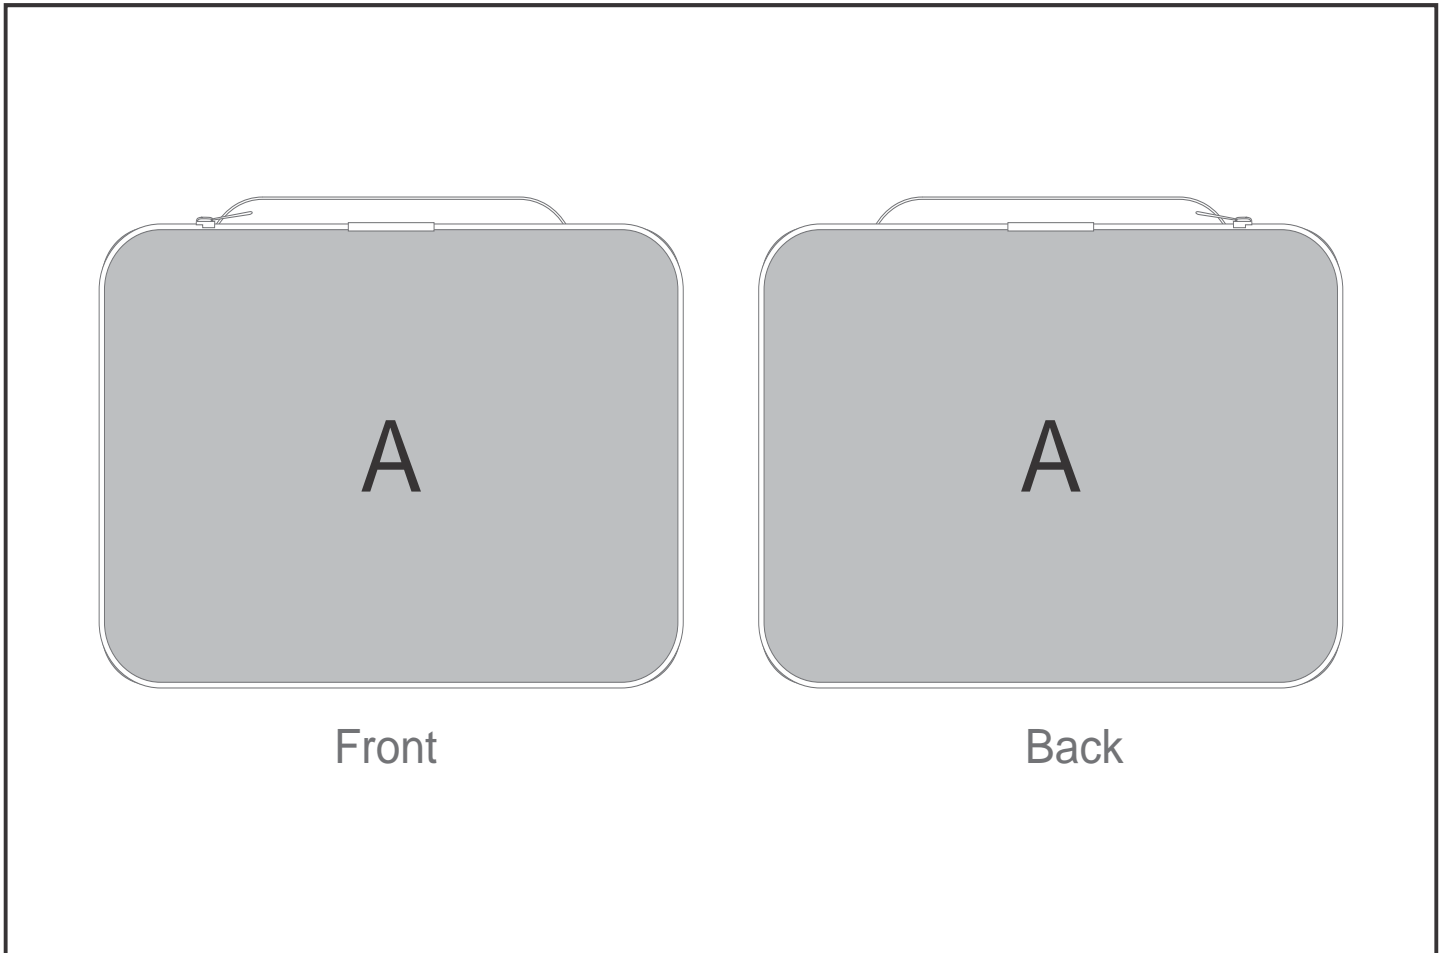

SG-HP-154-G

PPS Hoppla Faith Bible Book Bag With Carry Handle

Need to know:

- Includes 1-Position Sublimation (setup fees apply)
- Please Note: We cannot guarantee 100% logo Alignment on all Brandable Panels.

Branding Options:

Position	Branding Method (Branding Code)	No. of Colours	Dimension
A	Custom Sublimation A (CPSUB-A)	Full Colour	480mm wide x 299mm high